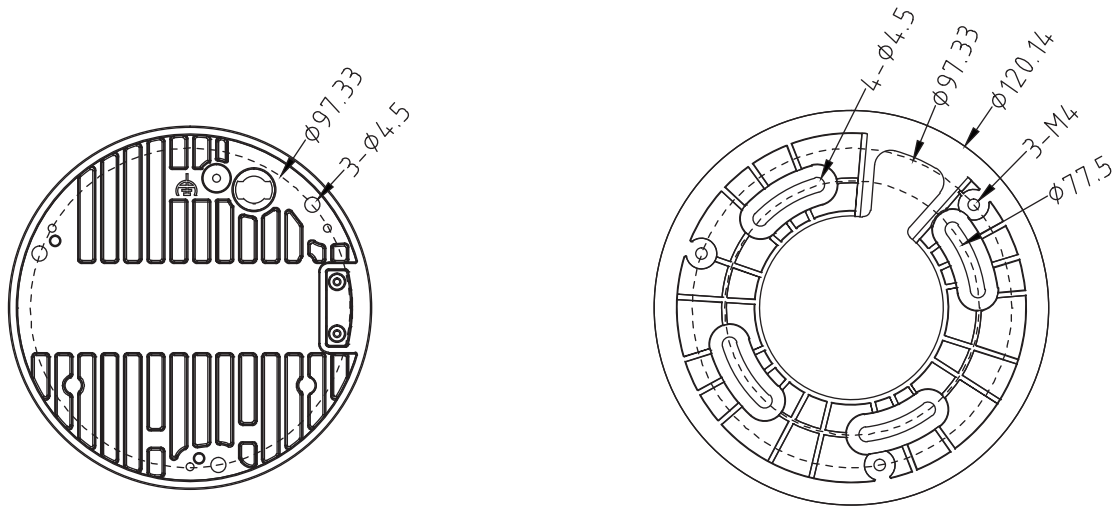

Dimensions (mm)

(Wall-mounted bracket)